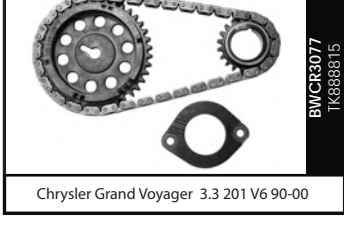

BWFD3086K
TK760039

Ford E-150/E-250 Econoline 4.2 256 V6 97-04

BWGD3072
TK812112

Dodge RAM 1500/2500/3500 5.9 360 V8 99-03

BWFD0387SG
TK8769664FP

Ford Grand Marquis 4.6 281 V8 SOHC 03-10

BWFD0387SA
TK8793664FP

Ford Expedition 4.6 281 V8 SOHC 97-00

BWCR3077
TK888815

Chrysler Grand Voyager 3.3 201 V6 90-00

BWPT0390S
TK900405FP

Pontiac Sunfire 2.4 146 2392cc L4 DOHC 97-02

BWFD0391SF
TK9143664FP

Ford F Series Super Duty 6.8 415 V10 99-01