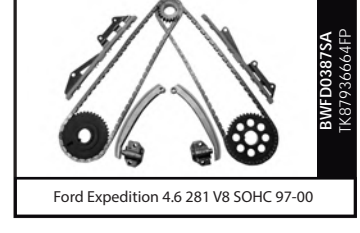

BWFD3086K
TK760039

Ford E-150/E-250 Econoline 4.2 256 V6 97-04

BWGD3072
TK812112

Dodge RAM 1500/2500/3500 5.9 360 V8 99-03

BWFD0387SG
TK8769664FP

Ford Grand Marquis 4.6 281 V8 SOHC 03-10

BWFD0387SA
TK8793664FP