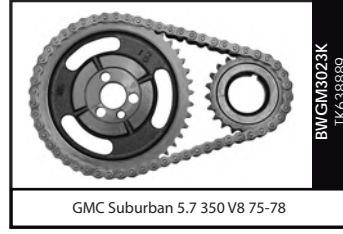

Datsun Sedan 1.8 1800cc L4 82-94
(Con Tensor)

BWNS5480S
TK5480373120FP

Nissan Tsuru 1.6 L4 GA16DE 16V DOHC 91-94
(Kit Largo)

BWNS4174SX
TK548037FP

Nissan Tsuru 1.6 L4 GA16DE 16V DOHC 91-94
(Kit Corto)

BWMS549ZS
TK5492373120FP

Nissan Tsuru 1.6 1597cc L4 GA16DE 16V DOHC 95-99

BWFD3004N
TK683031

Ford E-150 Econoline Club Wagon 5.0 302 V8 79-86

BWCR3028S
TK600297

Chrysler Town & Country 5.9 360 V8 78-79

BWFD5141S
TK605051FP

Ford Ranger/Bronco II 2.9 177 V6 86-92

BWCR3002N
TK615839

Chrysler Town & Country 5.2 318 V8 78-81

BWFD3057K
TK631231

Ford E-150/E-250 Econoline 5.0 302 V8 89-91

BWGM3023K
TK638889

GMC Suburban 5.7 350 V8 75-78

BWJP44023S
TK640708FP

Jeep Wrangler 2.5 150 97-02