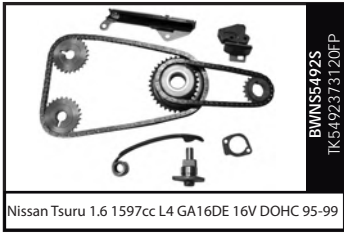

BWFD3877S
TK387793FP

Ford Explorer 4.6 281 V8 SOHC 97-99

BWFD4800S
TK480100FP

Ford Fiesta 1.6 1596cc L4 SOHC 01-07

BWNS4180SA
TK489220990FP

Nissan Urvan 2.4 2389cc L4 KA24DE 00-03
(Include Kit de Retenes 8pzs)

BWNS0724S
TK503635FP

Nissan Sentra 1.8 1809cc L4 QG18DE DOHC 02-06

BWY0752S
TK524625FP

Toyota Rav4 2.4 2362cc L4 DOHC 09-12

BWD15270S
TK527071

Datsun Sedan 1.8 1800cc L4 82-94
(Sin Tensor)

BWD14052S
TK527071I6

Datsun Sedan 1.8 1800cc L4 82-94
(Con Tensor)

BWNS5480S
TK5480373120FP

Nissan Tsuru 1.6 L4 GA16DE 16V DOHC 91-94
(Kit Largo)

BWNS4174SX
TK548037FP

Nissan Tsuru 1.6 L4 GA16DE 16V DOHC 91-94
(Kit Corto)

BWMS549ZS
TK5492373120FP

Nissan Tsuru 1.6 1597cc L4 GA16DE 16V DOHC 95-99

BWFD3004N
TK683031

Ford E-150 Econoline Club Wagon 5.0 302 V8 79-86

BWCR3028S
TK600297

Chrysler Town & Country 5.9 360 V8 78-79

BWFD5141S
TK605051FP

Ford Ranger/Bronco II 2.9 177 V6 86-92