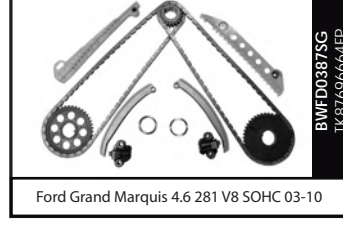

Chevrolet Cavalier 2.8 173 V6 88-89

BWFD0387SG
TK8769664FP