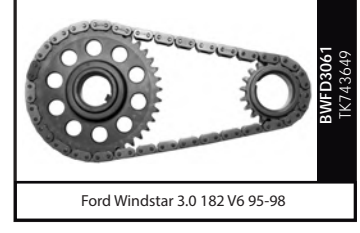

BWCH3070S
TK707449T

Chevrolet Cavalier 2.2 L4 94-00
(Con Tensor)

BWBK3048K
TK712019

Buick Skylark 2.8 173 V6 1985

BWCH3048K
TK722019

Chevrolet Cavalier 2.8 173 V6 88-89

BWFD3061
TK743649

Ford Windstar 3.0 182 V6 95-98