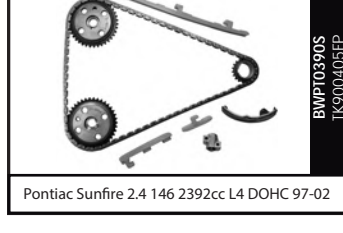

Dodge RAM 1500/2500/3500 5.9 360 V8 99-03

BWPT0390S
TK900405FP